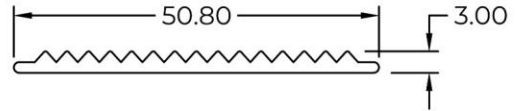

Chequered Trim
12928
WT : 0.305 KG/M