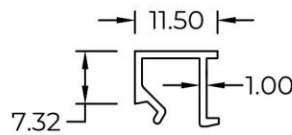

Beading
SPF5A

WT : 0.095 KG/M