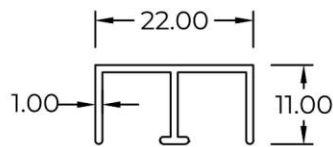

Showcase

Top (Showcase)
5300

WT : 0.148 KG/M

Bottom Track (Showcase U)
5101

WT : 0.100 KG/M

Inner Bottom (Showcase H)
5100

WT : 0.168 KG/M

Small Tee
5904