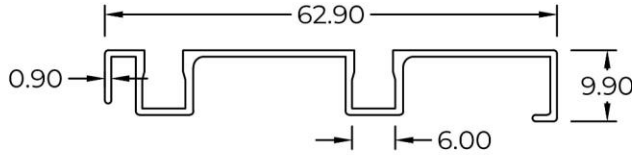

Miscellaneous

Cabinet

Double Track
11042A
WT : 0.306 KG/M