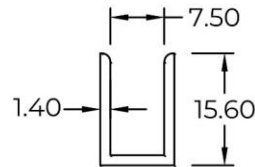

Amplimesh

Amplimesh U
3184
WT : 0.146 KG/M