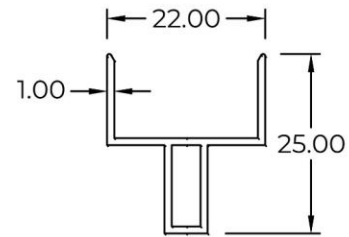

Double Glazing Adaptor
1795

WT : 0.198 KG/M