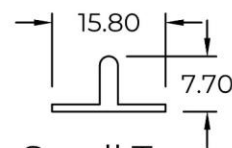

Showcase

Top (Showcase)
5300

WT : 0.148 KG/M

Bottom Track (Showcase U)
5101

WT : 0.100 KG/M

Inner Bottom (Showcase H)
5100

WT : 0.168 KG/M

Small Tee
5904