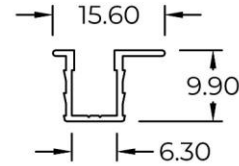

Showcase

Top (Showcase)
5300

WT : 0.148 KG/M

Bottom Track (Showcase U)
5101

WT : 0.100 KG/M

Inner Bottom (Showcase H)
5100

WT : 0.168 KG/M

Small Tee
5904

WT : 0.086 KG/M

Cabinet Sash Roller
RD-C60

Miscellaneous

Cabinet

Double Track
11042A
 WT : 0.306 KG/M

Single Track
11363
 WT : 0.081 KG/M

Insect Screen

Insect Screen
4066
 WT : 0.149 KG/M