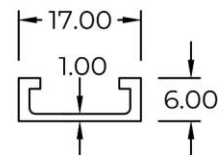

Showcase

Top (Showcase)
5300

WT : 0.148 KG/M

Bottom Track (Showcase U)
5101

WT : 0.100 KG/M

Inner Bottom (Showcase H)
5100

WT : 0.168 KG/M

Small Tee
5904