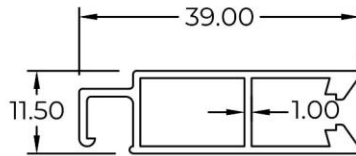

Insect Screen
4067
WT : 0.320 KG/M