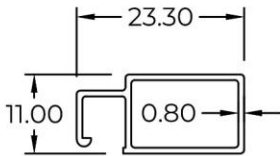

Insect Screen

Insect Screen
4066
WT : 0.149 KG/M