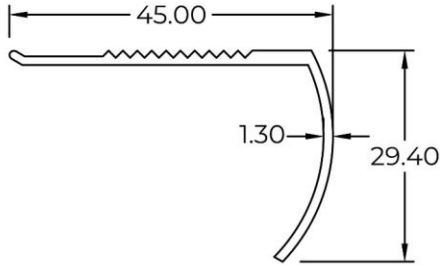

Miscellaneous

Staircase

Stair Nosing
1885
WT : 0.277 KG/M