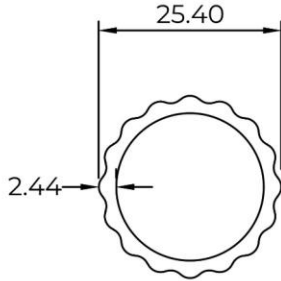

Miscellaneous

Cat Ladder

Rung
 1062
 WT : 0.393 KG/M

Side Rail
 5354D
 WT : 0.818 KG/M

Rubber Shoes
 MS-CATLDRS-BK

Bracket 6.5"
 MS-CATLDCB-65

Bracket 7.5"
 MS-CATLDCB-75

Bracket 9.5"
 MS-CATLDCB-95