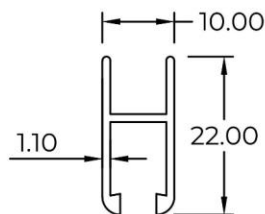

Showcase

Top (Showcase)
5300

WT : 0.148 KG/M

Bottom Track (Showcase U)
5101

WT : 0.100 KG/M

Inner Bottom (Showcase H)
5100

WT : 0.168 KG/M

Small Tee
5904