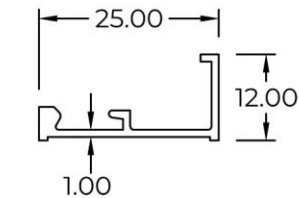

Miscellaneous

Glazing Bead

Glazing Bead
SPF5

WT : 0.138 KG/M