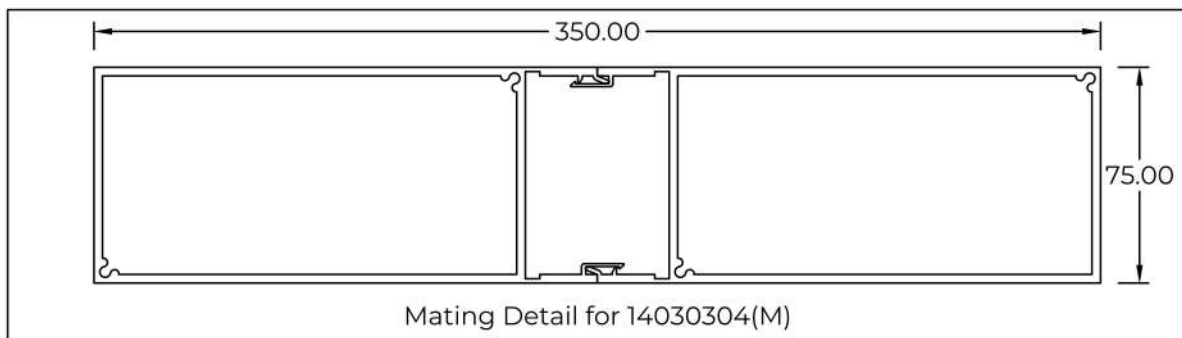

WT : 4.090 KG/M