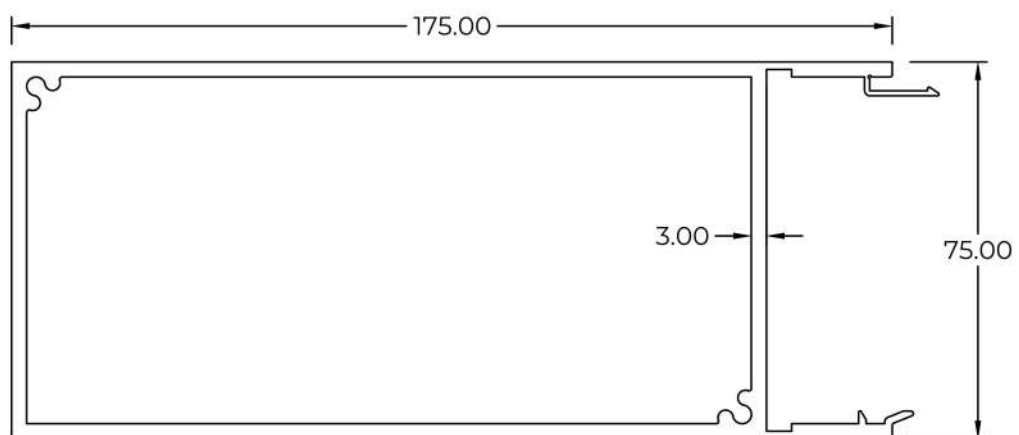

WT : 4.090 KG/M