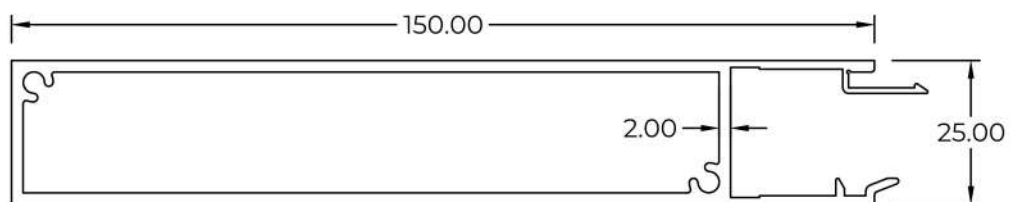

Hollow with Screw Holes (RHS)

4020282
 WT : 2.503KG/M

6010162(M)
 WT : 1.615 KG/M

6010182(M)
 WT : 1.826 KG/M

6010204(M)
 WT : 2.038 KG/M

Hollow with Screw Holes (RHS)

6020164
WT : 1.858KG/M

6020184(M)
WT : 2.150 KG/M

6020202(M)
WT : 2.240 KG/M

Hollow with Screw Holes (RHS)

Hollow with Screw Holes (RHS)

7020154(M)

WT : 1.324 KG/M

12010204(M)

WT : 1.914 KG/M

Hollow with Screw Holes (RHS)