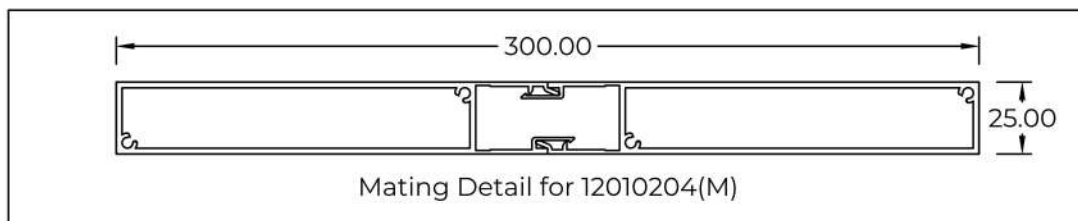

6020202(M)
WT : 2.240 KG/M

Hollow with Screw Holes (RHS)

Hollow with Screw Holes (RHS)

7020154(M)

WT : 1.324 KG/M

12010204(M)

WT : 1.914 KG/M

Hollow with Screw Holes (RHS)