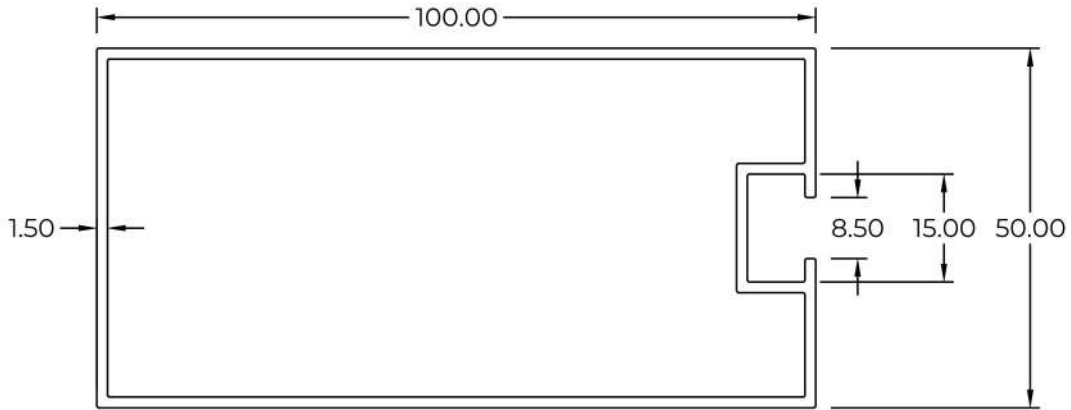

Hollow with Screw Holes (RHS) / Trellis Profiles

402015(M)

WT : 1.300KG/M