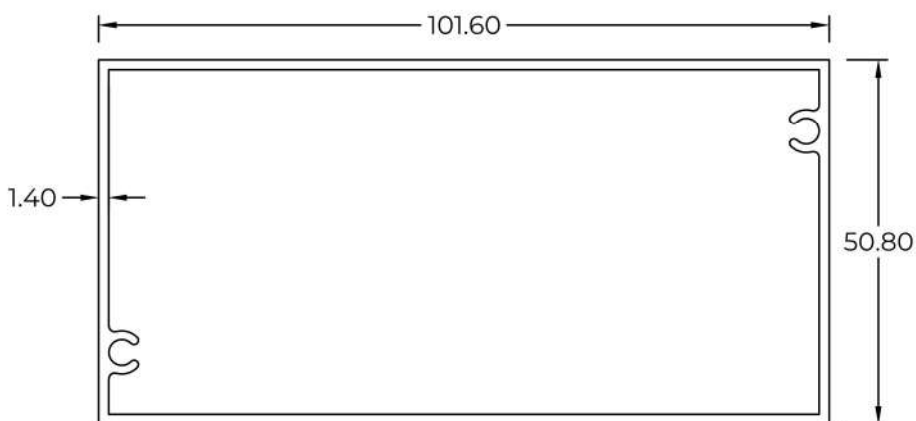

D091
WT : 0.379 KG/M