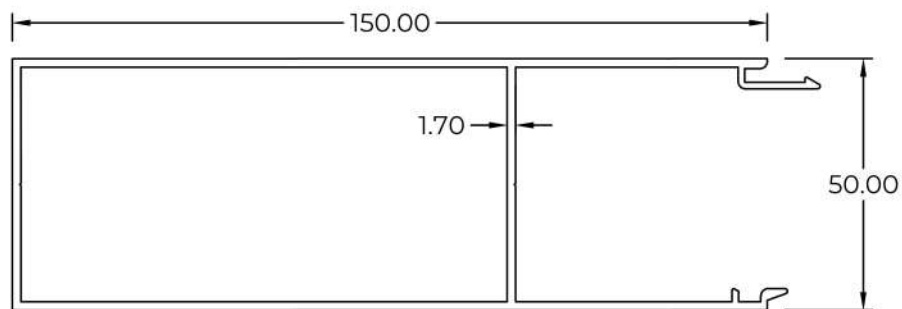

6020202(M)
WT : 2.240 KG/M

Hollow with Screw Holes (RHS)

Hollow with Screw Holes (RHS)

7020154(M)

WT : 1.324 KG/M

12010204(M)

WT : 1.914 KG/M

Hollow with Screw Holes (RHS)