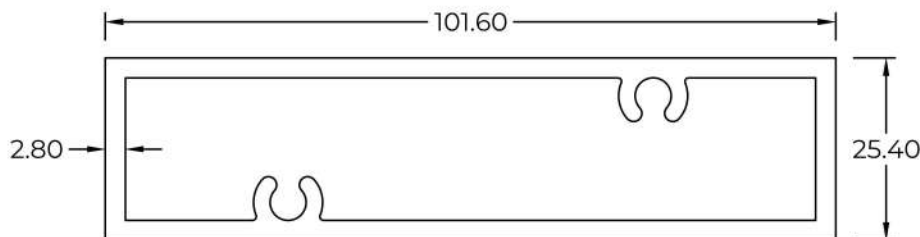

Hollow with Screw Holes (RHS)

4010122
 WT : 0.872 KG/M

4010203(M)
 WT : 1.683 KG/M

4010142(M)
 WT : 0.694 KG/M

402014C
 WT : 0.425 KG/M

4010282
 WT : 2.003 KG/M

Hollow with Screw Holes (RHS)

4020142(M)
 WT : 0.884 KG/M