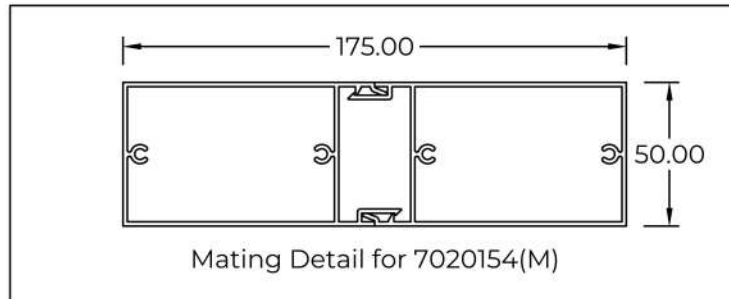

Hollow with Screw Holes (RHS)

7020154(M)

WT : 1.324 KG/M