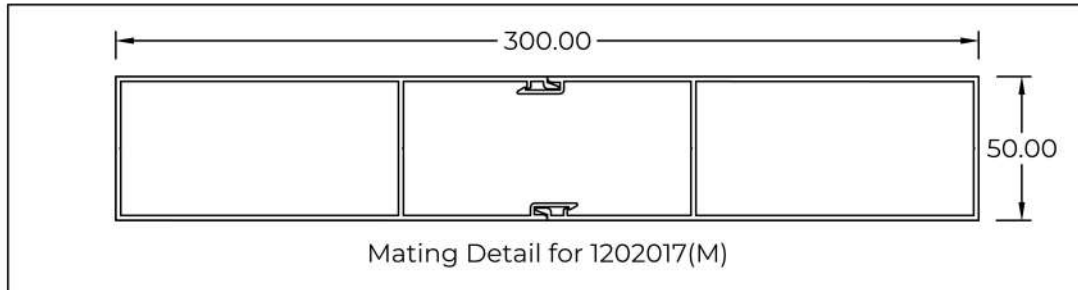

6020202(M)
WT : 2.240 KG/M

Hollow with Screw Holes (RHS)

Hollow with Screw Holes (RHS)

7020154(M)

WT : 1.324 KG/M

12010204(M)

WT : 1.914 KG/M

Hollow with Screw Holes (RHS)