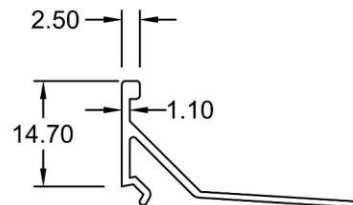

## Pivoted Window AW1-41.BO

**Beading 3721**  
WT : 0.188 KG/M  
Glass Thk: 6 - 8 MM

**Beading 4456**  
WT : 0.197 KG/M  
Glass Thk: 13.52 - 15.52 MM

**Beading 3855**  
WT : 0.173 KG/M  
Glass Thk: 24 MM

## Casement & Pivoted Window AW1 Hardware

Handle (with & w/o key)  
AVON-860 / 861 / 8601 / 8611-LH / RH  
Colour: Black / Silver / White

Note: Images are for illustration purposes only.