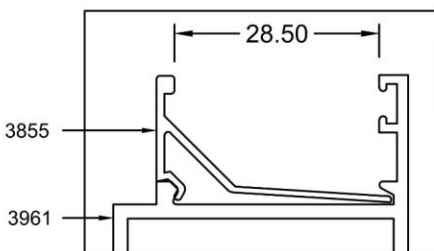

## Pivoted Window AW1-41.BO

**Beading 3721**  
WT : 0.188 KG/M  
Glass Thk: 6 - 8 MM

**Beading 4456**  
WT : 0.197 KG/M  
Glass Thk: 13.52 - 15.52 MM

**Beading 3855**  
WT : 0.173 KG/M  
Glass Thk: 24 MM

## Casement & Pivoted Window AW1 Hardware

Handle (with & w/o key)  
AVON-860 / 861 / 8601 / 8611-LH / RH  
Colour: Black / Silver / White

Note: Images are for illustration purposes only.