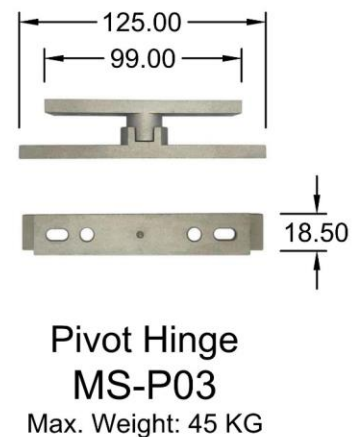

## Pivoted Window AW1-41.BO

**Beading 3721**  
WT : 0.188 KG/M  
Glass Thk: 6 - 8 MM

**Beading 4456**  
WT : 0.197 KG/M  
Glass Thk: 13.52 - 15.52 MM

**Beading 3855**  
WT : 0.173 KG/M  
Glass Thk: 24 MM

## Casement & Pivoted Window AW1 Hardware

Handle (with & w/o key)  
AVON-860 / 861 / 8601 / 8611-LH / RH  
Colour: Black / Silver / White

Note: Images are for illustration purposes only.