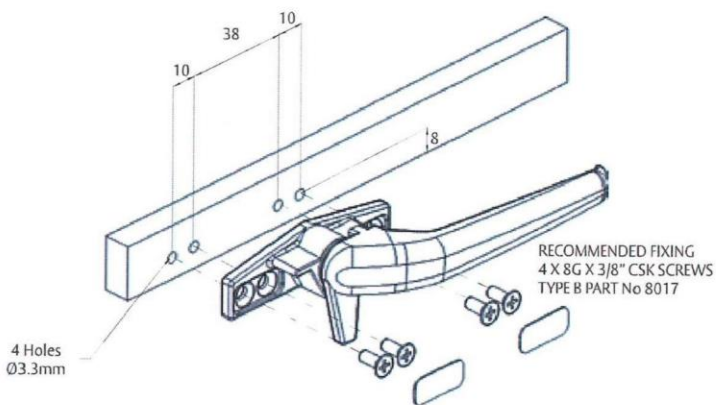

## Pivoted Window AW1-41.BO

**Beading 3721**  
WT : 0.188 KG/M  
Glass Thk: 6 - 8 MM

**Beading 4456**  
WT : 0.197 KG/M  
Glass Thk: 13.52 - 15.52 MM

**Beading 3855**  
WT : 0.173 KG/M  
Glass Thk: 24 MM

## Casement & Pivoted Window AW1 Hardware

Handle (with & w/o key)  
AVON-860 / 861 / 8601 / 8611-LH / RH  
Colour: Black / Silver / White

Note: Images are for illustration purposes only.