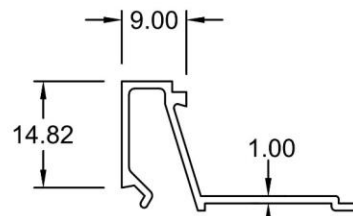

## Pivoted Window AW1-41.BO

**Beading 3721**  
WT : 0.188 KG/M  
Glass Thk: 6 - 8 MM

**Beading 4456**  
WT : 0.197 KG/M  
Glass Thk: 13.52 - 15.52 MM

**Beading 3855**  
WT : 0.173 KG/M  
Glass Thk: 24 MM

## Casement & Pivoted Window AW1 Hardware

Handle (with & w/o key)  
AVON-860 / 861 / 8601 / 8611-LH / RH  
Colour: Black / Silver / White

Note: Images are for illustration purposes only.