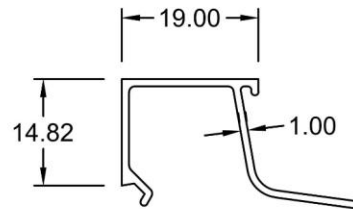

## Pivoted Window AW1-41.BO

**Beading 3721**  
WT : 0.188 KG/M  
Glass Thk: 6 - 8 MM

**Beading 4456**  
WT : 0.197 KG/M  
Glass Thk: 13.52 - 15.52 MM

**Beading 3855**  
WT : 0.173 KG/M  
Glass Thk: 24 MM

## Casement & Pivoted Window AW1 Hardware

Handle (with & w/o key)  
AVON-860 / 861 / 8601 / 8611-LH / RH  
Colour: Black / Silver / White

Note: Images are for illustration purposes only.