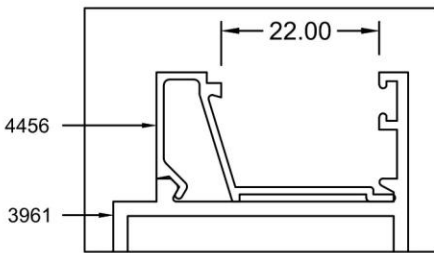

## Pivoted Window AW1-41.BO

**Beading 3721**  
WT : 0.188 KG/M  
Glass Thk: 6 - 8 MM

**Beading 4456**  
WT : 0.197 KG/M  
Glass Thk: 13.52 - 15.52 MM

**Beading 3855**  
WT : 0.173 KG/M  
Glass Thk: 24 MM

## Casement & Pivoted Window AW1 Hardware

Handle (with & w/o key)  
AVON-860 / 861 / 8601 / 8611-LH / RH  
Colour: Black / Silver / White

Note: Images are for illustration purposes only.