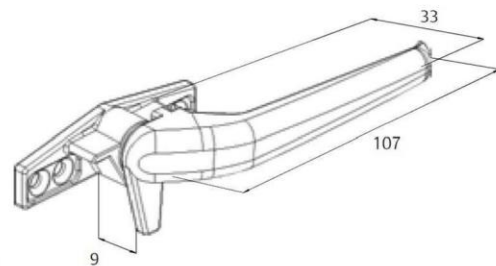

## Pivoted Window AW1-41.BO

**Beading 3721**  
WT : 0.188 KG/M  
Glass Thk: 6 - 8 MM

**Beading 4456**  
WT : 0.197 KG/M  
Glass Thk: 13.52 - 15.52 MM

**Beading 3855**  
WT : 0.173 KG/M  
Glass Thk: 24 MM

## Casement & Pivoted Window AW1 Hardware

Handle (with & w/o key)  
AVON-860 / 861 / 8601 / 8611-LH / RH  
Colour: Black / Silver / White

Note: Images are for illustration purposes only.