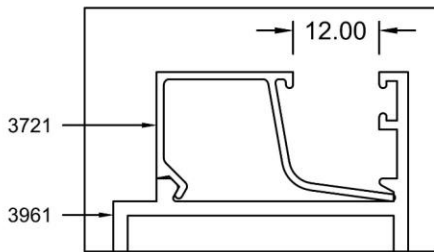

## Pivoted Window AW1-41.BO

**Beading 3721**  
WT : 0.188 KG/M  
Glass Thk: 6 - 8 MM

**Beading 4456**  
WT : 0.197 KG/M  
Glass Thk: 13.52 - 15.52 MM

**Beading 3855**  
WT : 0.173 KG/M  
Glass Thk: 24 MM

## Casement & Pivoted Window AW1 Hardware

Handle (with & w/o key)  
AVON-860 / 861 / 8601 / 8611-LH / RH  
Colour: Black / Silver / White

Note: Images are for illustration purposes only.