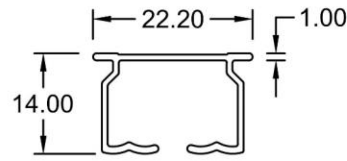

Miscellaneous

Curtain Track

Curtain Track
1398

WT : 0.201 KG/M

Curtain Track
708A

WT : 0.148 KG/M

Master Roller
CT-4002
(10 sets / box)

Plastic Roller
CT-4003
(1000 pcs / pkt)