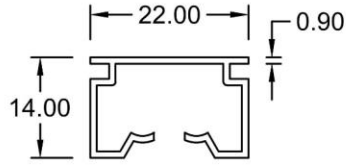

Miscellaneous

Curtain Track

Curtain Track
1398

WT : 0.201 KG/M

Curtain Track
708A

WT : 0.148 KG/M

Master Roller
CT-4002
(10 sets / box)

Plastic Roller
CT-4003
(1000 pcs / pkt)