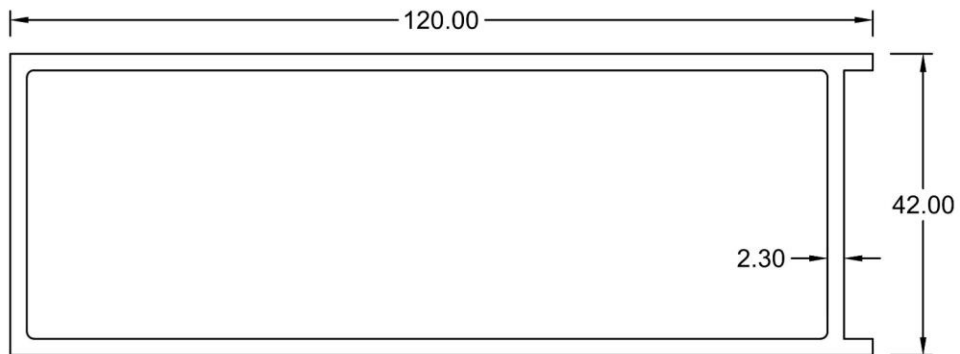

15895
WT : 1.965 KG/M