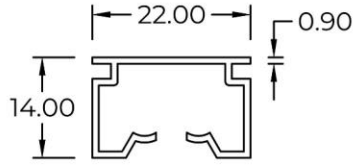

Miscellaneous

Curtain Track

Curtain Track
1398

WT : 0.201 KG/M

Curtain Track
708A

WT : 0.148 KG/M

Master Roller
CT-4002
(10 sets / box)

Plastic Roller
CT-4003
(1000 pcs / pkt)