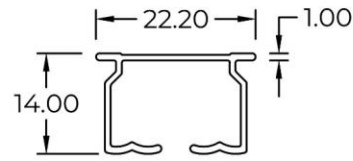

Miscellaneous

Curtain Track

Curtain Track
1398

WT : 0.201 KG/M

Curtain Track
708A

WT : 0.148 KG/M

Master Roller
CT-4002
(10 sets / box)

Plastic Roller
CT-4003
(1000 pcs / pkt)