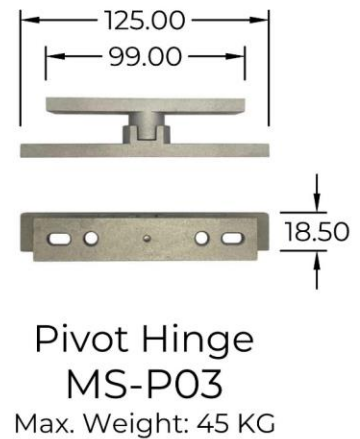

Casement Window AW1-41.BO

**Outer
3954**

WT : 0.749 KG/M

**Inner
3961**

WT : 0.798 KG/M

**Adapter
3955**

WT : 0.377 KG/M

**Beading
3721**

WT : 0.188 KG/M
 Glass Thk: 6 - 8 MM

**Beading
4456**

WT : 0.197 KG/M
 Glass Thk: 13.52 - 15.52 MM

**Beading
3855**

WT : 0.173 KG/M
 Glass Thk: 24 MM

Casement & Pivoted Window AW1 Hardware

New Zealand made

Handle (with & w/o key)
 AVON-860 / 861 / 8601 / 8611-LH / RH
 Colour: Black / Silver / White

Note: Images are for illustration purposes only.