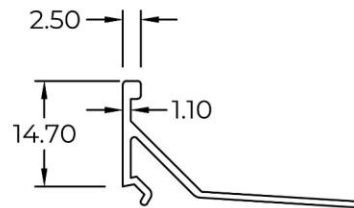

Casement Window AW1-41.BO

**Outer
3954**

WT : 0.749 KG/M

**Inner
3961**

WT : 0.798 KG/M

**Adapter
3955**

WT : 0.377 KG/M

**Beading
3721**

WT : 0.188 KG/M
 Glass Thk: 6 - 8 MM

**Beading
4456**

WT : 0.197 KG/M
 Glass Thk: 13.52 - 15.52 MM

**Beading
3855**

WT : 0.173 KG/M
 Glass Thk: 24 MM

Casement & Pivoted Window AW1 Hardware

New Zealand made

Handle (with & w/o key)
 AVON-860 / 861 / 8601 / 8611-LH / RH
 Colour: Black / Silver / White

Note: Images are for illustration purposes only.