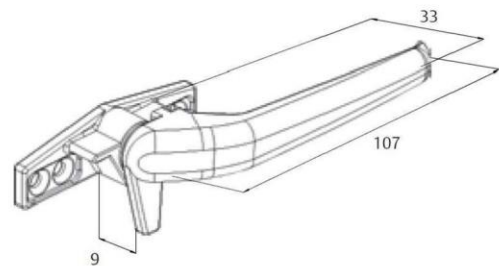

Casement Window AW1-41.BO

**Outer
3954**

WT : 0.749 KG/M

**Inner
3961**

WT : 0.798 KG/M

**Adapter
3955**

WT : 0.377 KG/M

**Beading
3721**

WT : 0.188 KG/M
 Glass Thk: 6 - 8 MM

**Beading
4456**

WT : 0.197 KG/M
 Glass Thk: 13.52 - 15.52 MM

**Beading
3855**

WT : 0.173 KG/M
 Glass Thk: 24 MM

Casement & Pivoted Window AW1 Hardware

New Zealand made

Handle (with & w/o key)
 AVON-860 / 861 / 8601 / 8611-LH / RH
 Colour: Black / Silver / White

Note: Images are for illustration purposes only.