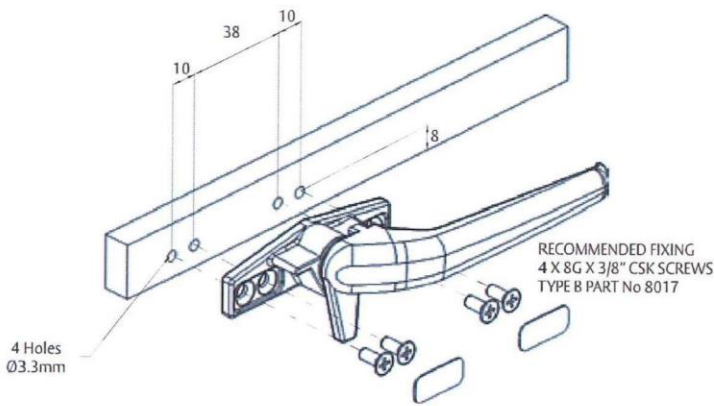

Casement Window AW1-41.BO

**Outer
3954**

WT : 0.749 KG/M

**Inner
3961**

WT : 0.798 KG/M

**Adapter
3955**

WT : 0.377 KG/M

**Beading
3721**

WT : 0.188 KG/M
 Glass Thk: 6 - 8 MM

**Beading
4456**

WT : 0.197 KG/M
 Glass Thk: 13.52 - 15.52 MM

**Beading
3855**

WT : 0.173 KG/M
 Glass Thk: 24 MM

Casement & Pivoted Window AW1 Hardware

New Zealand made

Handle (with & w/o key)
 AVON-860 / 861 / 8601 / 8611-LH / RH
 Colour: Black / Silver / White

Note: Images are for illustration purposes only.