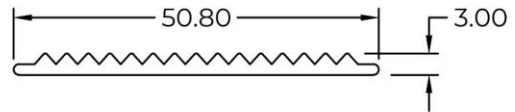

Chequered Trim
12928

WT : 0.305 KG/M