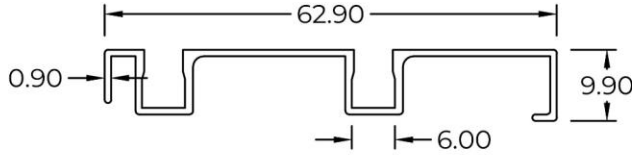

Miscellaneous

Cabinet

Double Track
11042A
WT : 0.306 KG/M