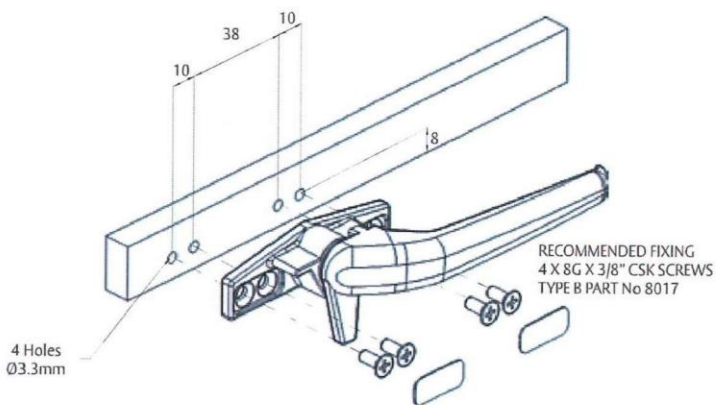

Casement & Pivoted Window AW1 Hardware

Handle (with & w/o key)
AVON-860 / 861 / 8601 / 8611-LH / RH
Colour: Black / Silver / White

Note: Images are for illustration purposes only.

Casement Window AW3 Hardware

Corner Joint
MS-331

Gasket

For all outer and inner profiles, transom and mullion.

Note: Images are for illustration purposes only.

Casement Window AW3 Hardware

Friction Stay
ST - 8 / 10 / 12 / 14 / 16 / 18

Restrictor Arm
SR-12

Casement Window AW6 Hardware

Steel Corner
LE70-SC

Corner Joint
MS-331

Handle set for Inner without Euro-groove

Handle
LK-593
Colours: Black / White

Handle set for Inner with Euro-groove Locking Bar

Handle (Euro Groove)
PE45-A021.21-BK
Colours: Black / Silver / White

Pin
PE45-A067.25

3 Point Locking Device
LK-107SS104

Stainless Steel Keeper
LK-J171-SS
Min. 2pc

Stainless Steel Pin
LK-J047-SS
Min. 2pc

Stainless Steel Keeper
LK-J171-SS
Min. 2pc