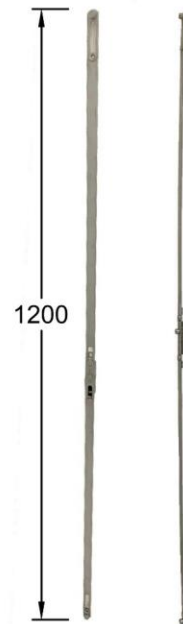

Casement & Pivoted Window AW1 Hardware

Handle (with & w/o key)
AVON-860 / 861 / 8601 / 8611-LH / RH
Colour: Black / Silver / White

Note: Images are for illustration purposes only.

Casement Window AW3 Hardware

Corner Joint
MS-331

Gasket

For all outer and inner profiles, transom and mullion.

Note: Images are for illustration purposes only.

Casement Window AW3 Hardware

Friction Stay
ST - 8 / 10 / 12 / 14 / 16 / 18

Restrictor Arm
SR-12

Casement Window AW6 Hardware

Steel Corner
LE70-SC

Corner Joint
MS-331

Handle set for Inner without Euro-groove

Handle
LK-593
Colours: Black / White

Handle set for Inner with Euro-groove Locking Bar

Handle (Euro Groove)
PE45-A021.21-BK
Colours: Black / Silver / White

Pin
PE45-A067.25

3 Point Locking Device
LK-107SS104

Stainless Steel Keeper
LK-J171-SS
Min. 2pc

Stainless Steel Pin
LK-J047-SS
Min. 2pc

Stainless Steel Keeper
LK-J171-SS
Min. 2pc