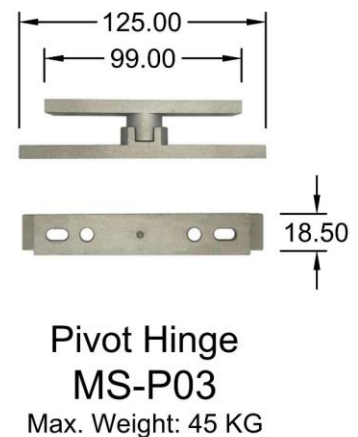

Casement & Pivoted Window AW1 Hardware

Handle (with & w/o key)
AVON-860 / 861 / 8601 / 8611-LH / RH
Colour: Black / Silver / White

Note: Images are for illustration purposes only.

Casement Window AW3 Hardware

Corner Joint
MS-331

Gasket

For all outer and inner profiles, transom and mullion.

Note: Images are for illustration purposes only.

Casement Window AW3 Hardware

Friction Stay
ST - 8 / 10 / 12 / 14 / 16 / 18

Restrictor Arm
SR-12

Casement Window AW6 Hardware

Steel Corner
LE70-SC

Corner Joint
MS-331

Handle set for Inner without Euro-groove

Handle
LK-593
Colours: Black / White

Handle set for Inner with Euro-groove Locking Bar

Handle (Euro Groove)
PE45-A021.21-BK
Colours: Black / Silver / White

Pin
PE45-A067.25

3 Point Locking Device
LK-107SS104

Stainless Steel Keeper
LK-J171-SS
Min. 2pc

Stainless Steel Pin
LK-J047-SS
Min. 2pc

Stainless Steel Keeper
LK-J171-SS
Min. 2pc