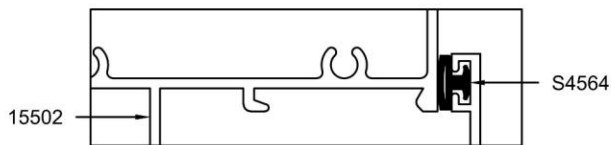

Casement & Pivoted Window AW1 Hardware

Handle (with & w/o key)
AVON-860 / 861 / 8601 / 8611-LH / RH
Colour: Black / Silver / White

Note: Images are for illustration purposes only.

Casement Window AW3 Hardware

Corner Joint
MS-331

Gasket

For all outer and inner profiles, transom and mullion.

Note: Images are for illustration purposes only.

Casement Window AW3 Hardware

Friction Stay
ST - 8 / 10 / 12 / 14 / 16 / 18

Restrictor Arm
SR-12

Casement Window AW6 Hardware

Steel Corner
LE70-SC

Corner Joint
MS-331

Handle set for Inner without Euro-groove

Handle
LK-593
Colours: Black / White

Handle set for Inner with Euro-groove Locking Bar