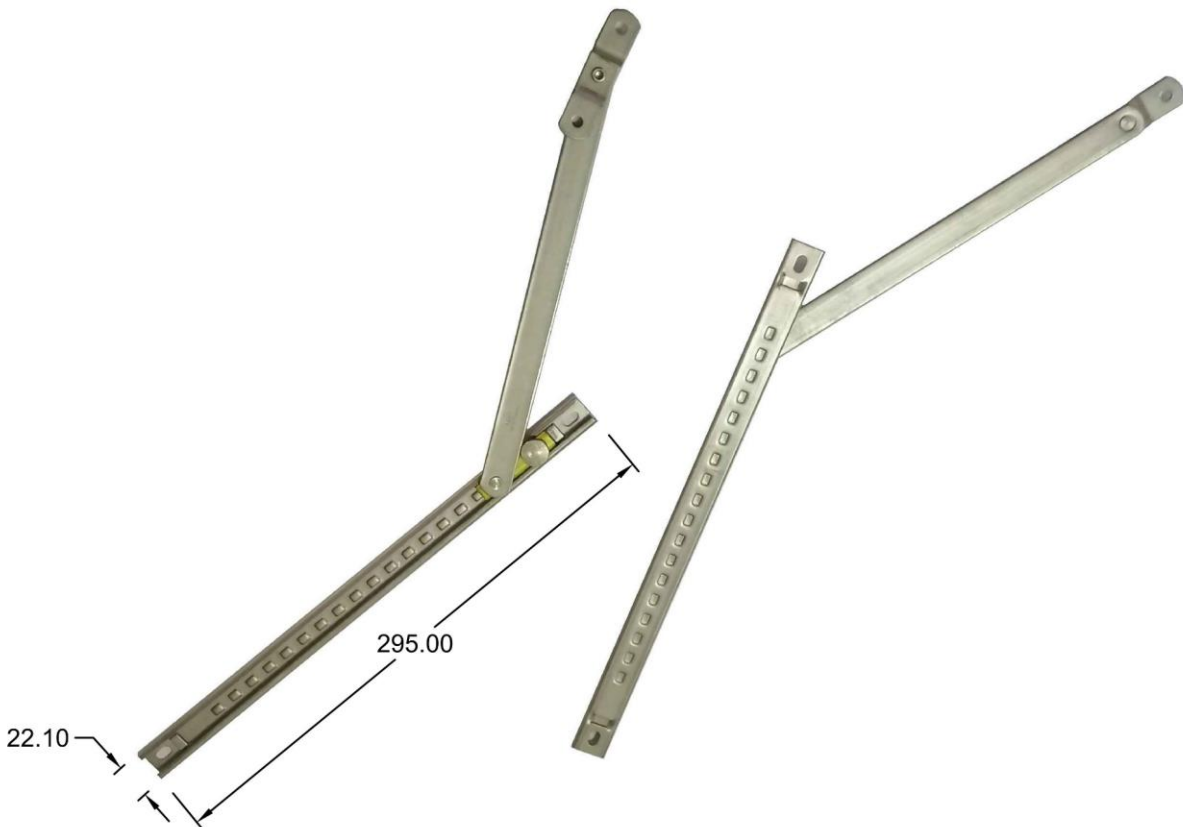

Casement & Pivoted Window AW1 Hardware

Handle (with & w/o key)
AVON-860 / 861 / 8601 / 8611-LH / RH
Colour: Black / Silver / White

Note: Images are for illustration purposes only.

Casement Window AW3 Hardware

Corner Joint
MS-331

Gasket

For all outer and inner profiles, transom and mullion.

Note: Images are for illustration purposes only.

Casement Window AW3 Hardware

Friction Stay
ST - 8 / 10 / 12 / 14 / 16 / 18

Restrictor Arm
SR-12

Casement Window AW6 Hardware

Steel Corner
LE70-SC

Corner Joint
MS-331

Handle set for Inner without Euro-groove

Handle
LK-593
Colours: Black / White

Handle set for Inner with Euro-groove Locking Bar

Handle (Euro Groove)
PE45-A021.21-BK
Colours: Black / Silver / White

Pin
PE45-A067.25

3 Point Locking Device
LK-107SS104

Stainless Steel Keeper
LK-J171-SS
Min. 2pc

Stainless Steel Pin
LK-J047-SS
Min. 2pc

Stainless Steel Keeper
LK-J171-SS
Min. 2pc