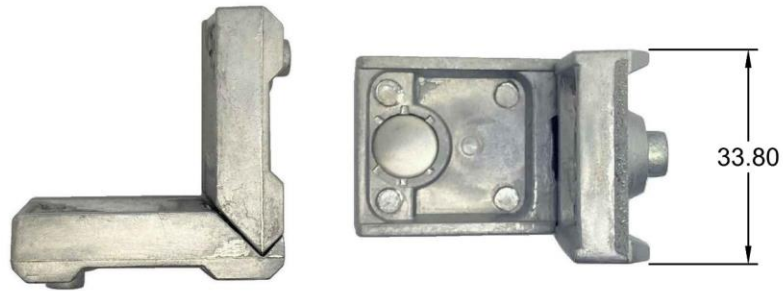

Casement & Pivoted Window AW1 Hardware

Handle (with & w/o key)
AVON-860 / 861 / 8601 / 8611-LH / RH
Colour: Black / Silver / White

Note: Images are for illustration purposes only.

Casement Window AW3 Hardware

Corner Joint
MS-331

Gasket

For all outer and inner profiles, transom and mullion.

Note: Images are for illustration purposes only.

Casement Window AW3 Hardware

Friction Stay
ST - 8 / 10 / 12 / 14 / 16 / 18

Restrictor Arm
SR-12

Casement Window AW6 Hardware

Steel Corner
LE70-SC

Corner Joint
MS-331

Handle set for Inner without Euro-groove

Handle
LK-593
Colours: Black / White

Handle set for Inner with Euro-groove Locking Bar

Handle (Euro Groove)
PE45-A021.21-BK
Colours: Black / Silver / White

Pin
PE45-A067.25

3 Point Locking Device
LK-107SS104

Stainless Steel Keeper
LK-J171-SS
Min. 2pc

Stainless Steel Pin
LK-J047-SS
Min. 2pc

Stainless Steel Keeper
LK-J171-SS
Min. 2pc