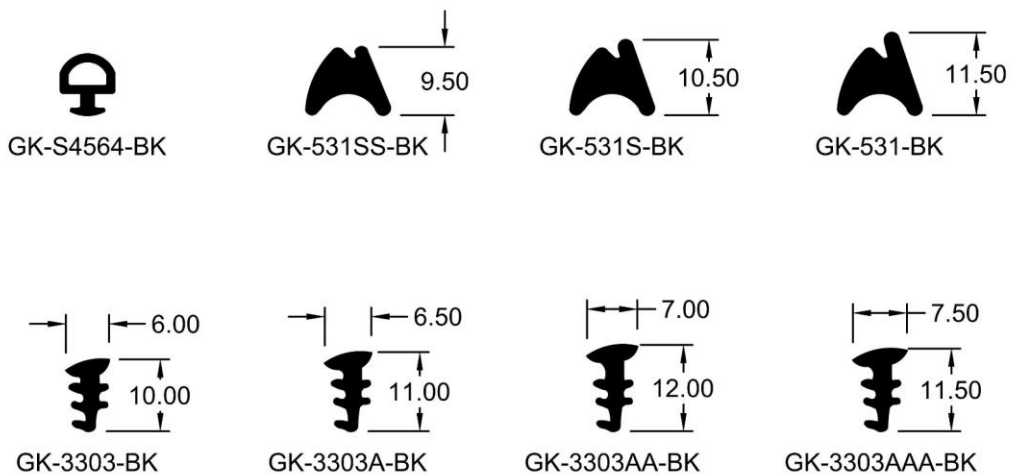

Casement & Pivoted Window AW1 Hardware

Handle (with & w/o key)
AVON-860 / 861 / 8601 / 8611-LH / RH
Colour: Black / Silver / White

Note: Images are for illustration purposes only.

Casement Window AW3 Hardware

Corner Joint
MS-331

Gasket

For all outer and inner profiles, transom and mullion.

Note: Images are for illustration purposes only.

Casement Window AW3 Hardware

Friction Stay
ST - 8 / 10 / 12 / 14 / 16 / 18

Restrictor Arm
SR-12

Casement Window AW6 Hardware

Steel Corner
LE70-SC

Corner Joint
MS-331

Handle set for Inner without Euro-groove

Handle
LK-593
Colours: Black / White

Handle set for Inner with Euro-groove Locking Bar

Handle (Euro Groove)
PE45-A021.21-BK
Colours: Black / Silver / White

Pin
PE45-A067.25

3 Point Locking Device
LK-107SS104

Stainless Steel Keeper
LK-J171-SS
Min. 2pc

Stainless Steel Pin
LK-J047-SS
Min. 2pc

Stainless Steel Keeper
LK-J171-SS
Min. 2pc