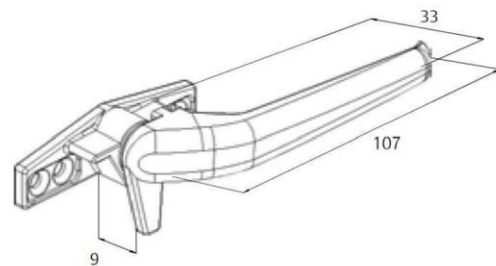

Casement & Pivoted Window AW1 Hardware

Handle (with & w/o key)
AVON-860 / 861 / 8601 / 8611-LH / RH
Colour: Black / Silver / White

Note: Images are for illustration purposes only.

Casement Window AW3 Hardware

Corner Joint
MS-331

Gasket

For all outer and inner profiles, transom and mullion.

Note: Images are for illustration purposes only.

Casement Window AW3 Hardware

Friction Stay
ST - 8 / 10 / 12 / 14 / 16 / 18

Restrictor Arm
SR-12

Casement Window AW6 Hardware

Steel Corner
LE70-SC

Corner Joint
MS-331

Handle set for Inner without Euro-groove

Handle
LK-593
Colours: Black / White

Handle set for Inner with Euro-groove Locking Bar